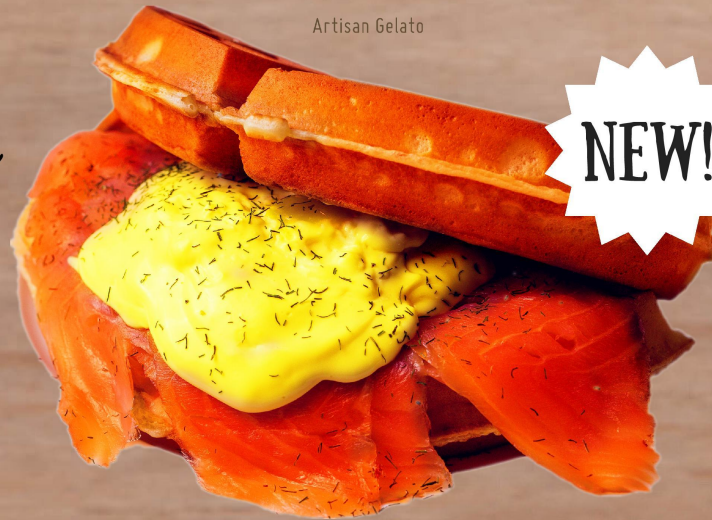

Latte
&
Miele

Artisan Gelato

Top up just \$2

For a hot drink of value \$4.50
with any waffle sandwich

the Beastly Bacon

\$12.90

the Sunny Salmon

with hollandaise sauce!