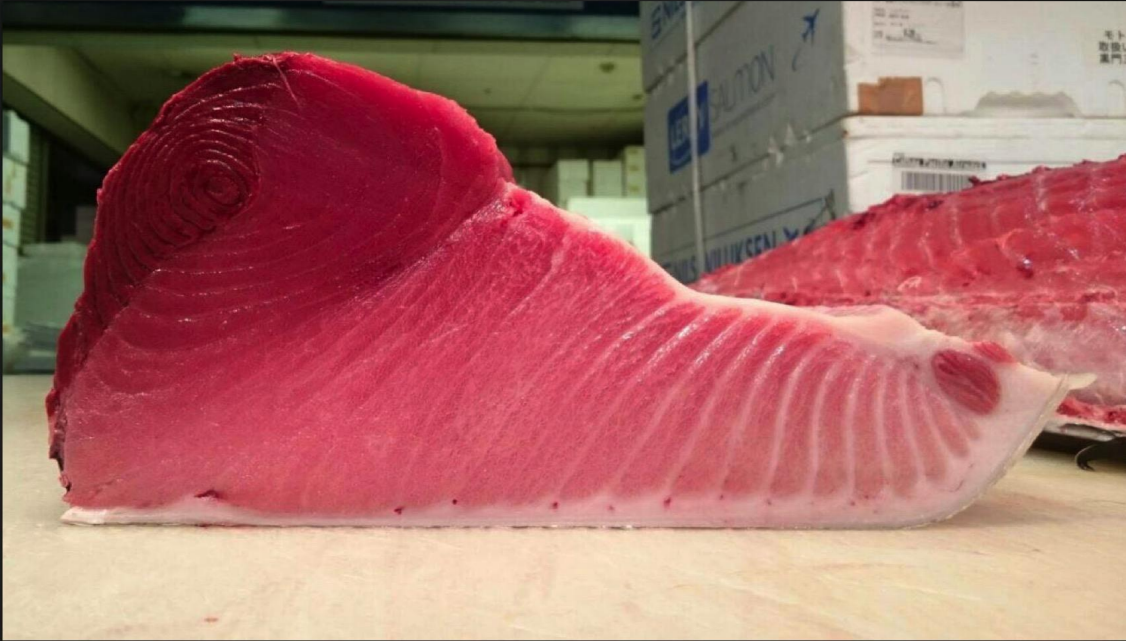

Monday

Chu Toro Sashimi
5pcs @ \$20 (U.P \$50)

Shu Toro Sushi
8pcs @ \$8 (U.P \$20)